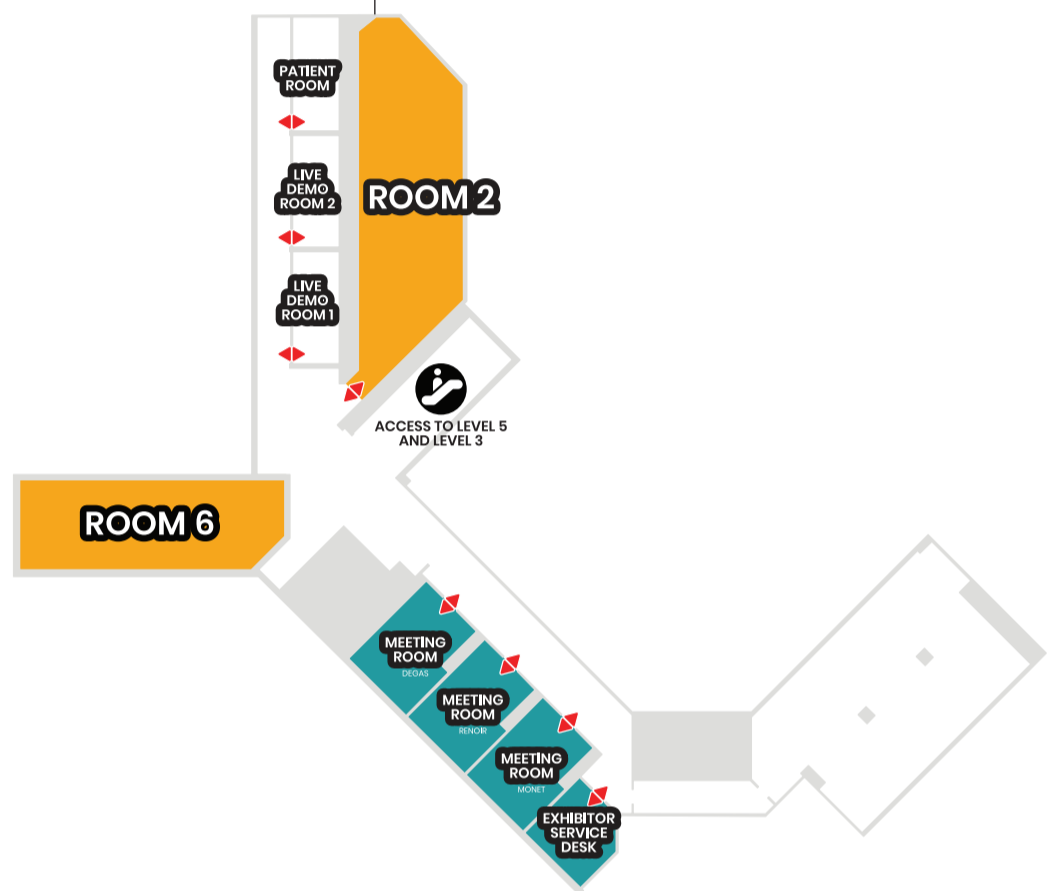

# TRAINING LABS - MEETING ROOMS

WORLD TRADE CENTER • SÃO PAULO • BRAZIL

LEVEL 3

LEVEL 4

LEVEL 5

Family name	Product name	room_number	room_days_date_begin	room_days_date_end	room_hours	room_sqm	exhibitor_id
Meeting room	- Meeting room (20/45 pax - 1 day rent)	Renoir	26/04/2024 08:30:00	26/04/2024 18:00:00	8h30 - 18h	61	14847
	- Meeting room (20/45 pax - 1 day rent)	Monet	27/04/2024 08:30:00	27/04/2024 18:00:00	8h30 - 18h	61	15705
	- Meeting room (20/45 pax - 1 day rent)	Renoir	27/04/2024 08:30:00	27/04/2024 18:00:00	8h30 - 18h	61	14847
Workshop	- Training lab 10/15 pax (1 day)	Curitiba I	26/04/2024 08:30:00	26/04/2024 18:00:00	8h30 - 18h	48	15191
	- Training lab 10/15 pax (1 day)	Salvador I	26/04/2024 08:30:00	26/04/2024 18:00:00	8h30 - 18h	49	14960
	- Training lab 10/15 pax (1 day)	Curitiba I	27/04/2024 08:30:00	27/04/2024 18:00:00	8h30 - 18h	48	15014
	- Training lab 10/15 pax (1 day)	Curitiba II	27/04/2024 08:30:00	27/04/2024 18:00:00	8h30 - 18h	49	15824
	- Training lab 10/15 pax (1 day)	Salvador I	27/04/2024 08:30:00	27/04/2024 18:00:00	8h30 - 18h	49	14960
	- Training lab 10/15 pax (1 day)	Salvador II	27/04/2024 08:30:00	27/04/2024 18:00:00	8h30 - 18h	49	15702
	- Training lab 10/15 pax (1 day)	Salvador I	28/04/2024 08:30:00	28/04/2024 18:00:00	8h30 - 18h	49	14960