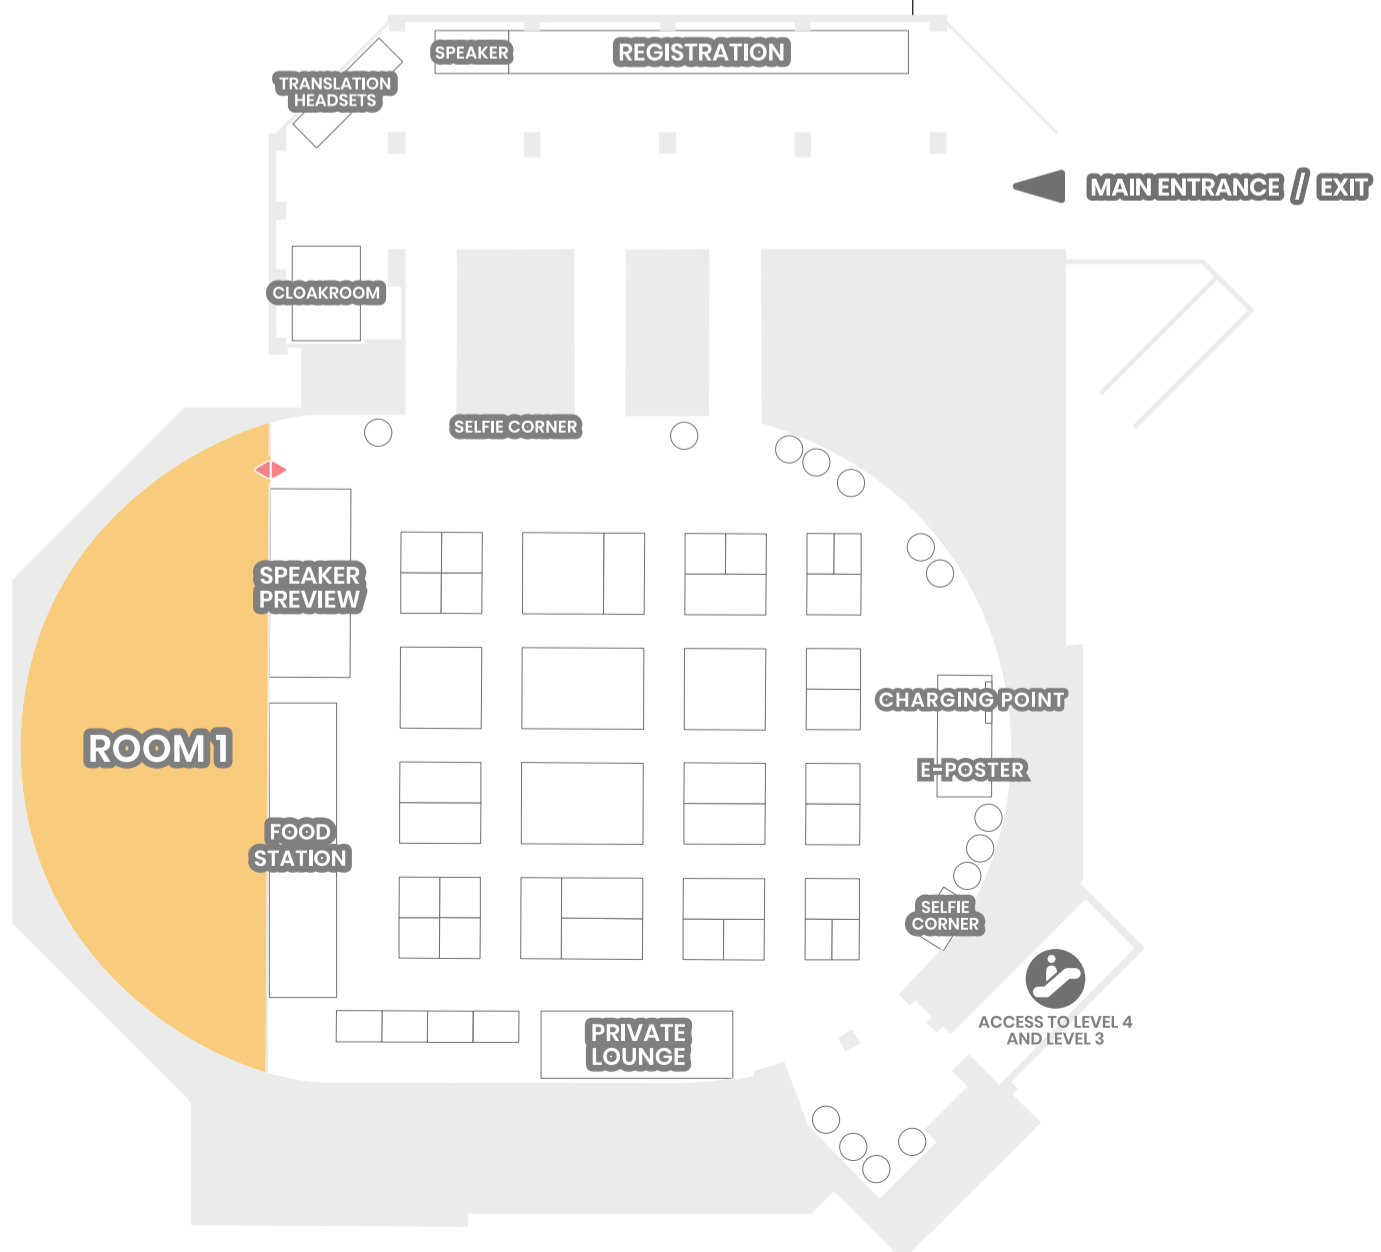

# TRAINING LABS - MEETING ROOMS

WORLD TRADE CENTER • SÃO PAULO • BRAZIL

LEVEL 3

LEVEL 4

LEVEL 5

Family name	Product name	room_number	room_days_date_begin	room_days_date_end	room_hours	room_sqm	exhibitor_id
Meeting room	- Meeting room (20/45 pax - 1 day rent)	Renoir	26/04/2024 08:30:00	26/04/2024 18:00:00	8h30 - 18h	61	14847
	- Meeting room (20/45 pax - 1 day rent)	Monet	27/04/2024 08:30:00	27/04/2024 18:00:00	8h30 - 18h	61	15705
	- Meeting room (20/45 pax - 1 day rent)	Renoir	27/04/2024 08:30:00	27/04/2024 18:00:00	8h30 - 18h	61	14847
Workshop	- Training lab 10/15 pax (1 day)	Curitiba I	26/04/2024 08:30:00	26/04/2024 18:00:00	8h30 - 18h	48	15191
	- Training lab 10/15 pax (1 day)	Salvador I	26/04/2024 08:30:00	26/04/2024 18:00:00	8h30 - 18h	49	14960
	- Training lab 10/15 pax (1 day)	Curitiba I	27/04/2024 08:30:00	27/04/2024 18:00:00	8h30 - 18h	48	15014
	- Training lab 10/15 pax (1 day)	Curitiba II	27/04/2024 08:30:00	27/04/2024 18:00:00	8h30 - 18h	49	15824
	- Training lab 10/15 pax (1 day)	Salvador I	27/04/2024 08:30:00	27/04/2024 18:00:00	8h30 - 18h	49	14960
	- Training lab 10/15 pax (1 day)	Salvador II	27/04/2024 08:30:00	27/04/2024 18:00:00	8h30 - 18h	49	15702
	- Training lab 10/15 pax (1 day)	Salvador I	28/04/2024 08:30:00	28/04/2024 18:00:00	8h30 - 18h	49	14960