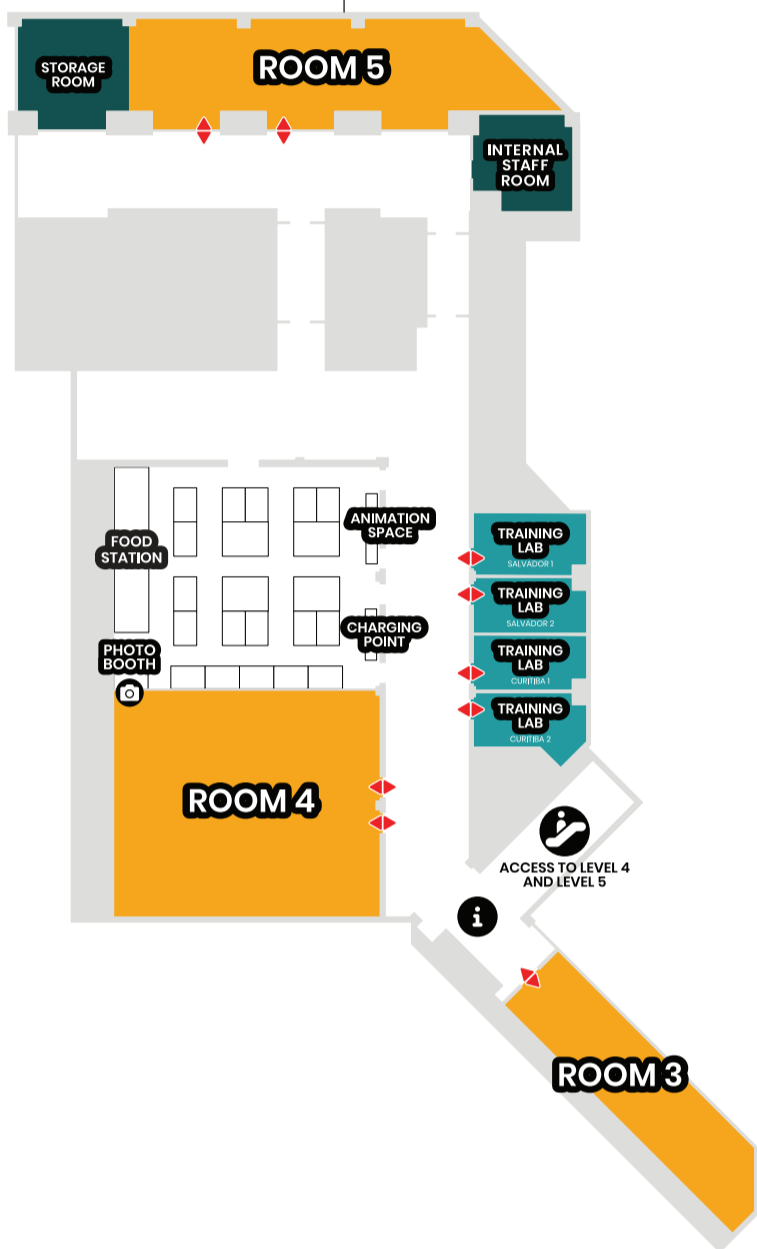

# TRAINING LABS - MEETING ROOMS

WORLD TRADE CENTER • SÃO PAULO • BRAZIL

LEVEL 3

LEVEL 4

LEVEL 5

Family name	Product name	room_number	room_days_date_begin	room_days_date_end	room_hours	room_sqm	exhibitor_id
Meeting room	- Meeting room (20/45 pax - 1 day rent)	Renoir	26/04/2024 08:30:00	26/04/2024 18:00:00	8h30 - 18h	61	14847
	- Meeting room (20/45 pax - 1 day rent)	Monet	27/04/2024 08:30:00	27/04/2024 18:00:00	8h30 - 18h	61	15705
	- Meeting room (20/45 pax - 1 day rent)	Renoir	27/04/2024 08:30:00	27/04/2024 18:00:00	8h30 - 18h	61	14847
Workshop	- Training lab 10/15 pax (1 day)	Curitiba I	26/04/2024 08:30:00	26/04/2024 18:00:00	8h30 - 18h	48	15191
	- Training lab 10/15 pax (1 day)	Salvador I	26/04/2024 08:30:00	26/04/2024 18:00:00	8h30 - 18h	49	14960
	- Training lab 10/15 pax (1 day)	Curitiba I	27/04/2024 08:30:00	27/04/2024 18:00:00	8h30 - 18h	48	15014
	- Training lab 10/15 pax (1 day)	Curitiba II	27/04/2024 08:30:00	27/04/2024 18:00:00	8h30 - 18h	49	15824
	- Training lab 10/15 pax (1 day)	Salvador I	27/04/2024 08:30:00	27/04/2024 18:00:00	8h30 - 18h	49	14960
	- Training lab 10/15 pax (1 day)	Salvador II	27/04/2024 08:30:00	27/04/2024 18:00:00	8h30 - 18h	49	15702
	- Training lab 10/15 pax (1 day)	Salvador I	28/04/2024 08:30:00	28/04/2024 18:00:00	8h30 - 18h	49	14960