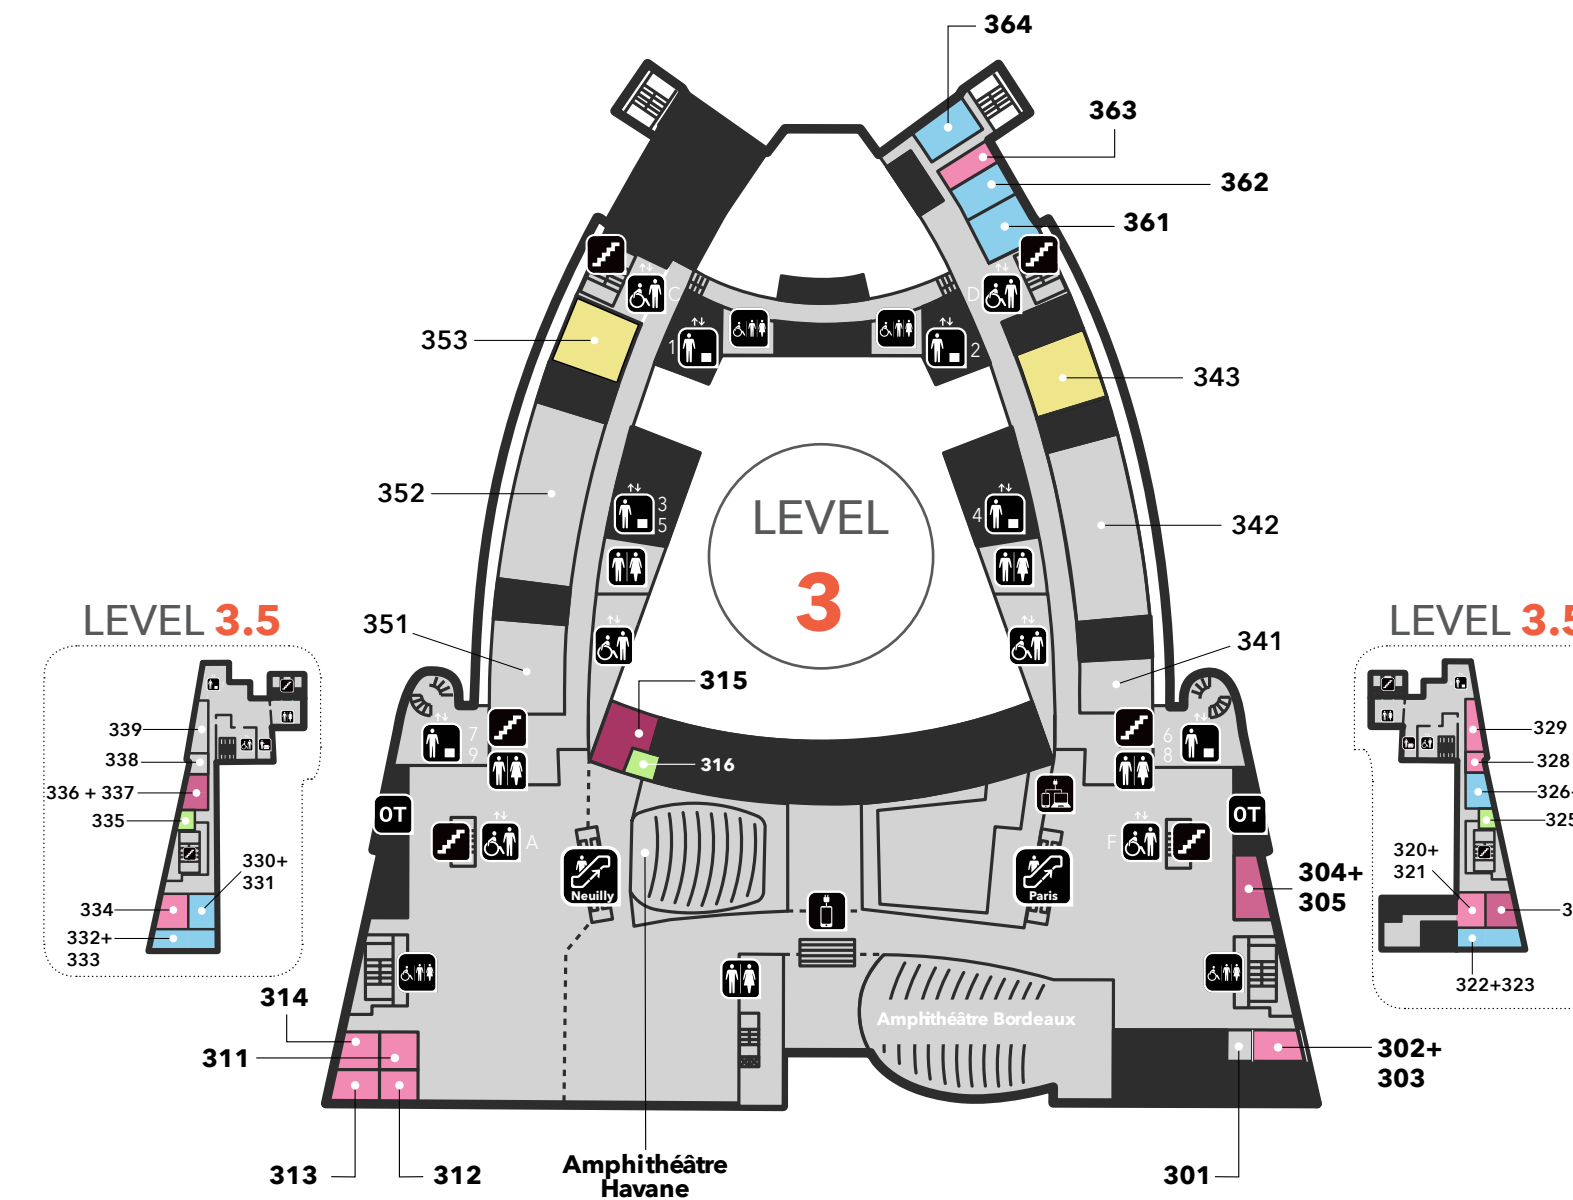

HOSPITALITY SUITES - TRAINING LABS - MEETING ROOMS - STORAGE ROOMS

Areas

MEETING ROOM:

- 10 - 25 PAX
- 20 - 45 PAX
- 45 - 70 PAX
- 80 - 120 PAX

- TRAINING LAB
- HOSPITALITY SUITE
- STORAGE ROOM