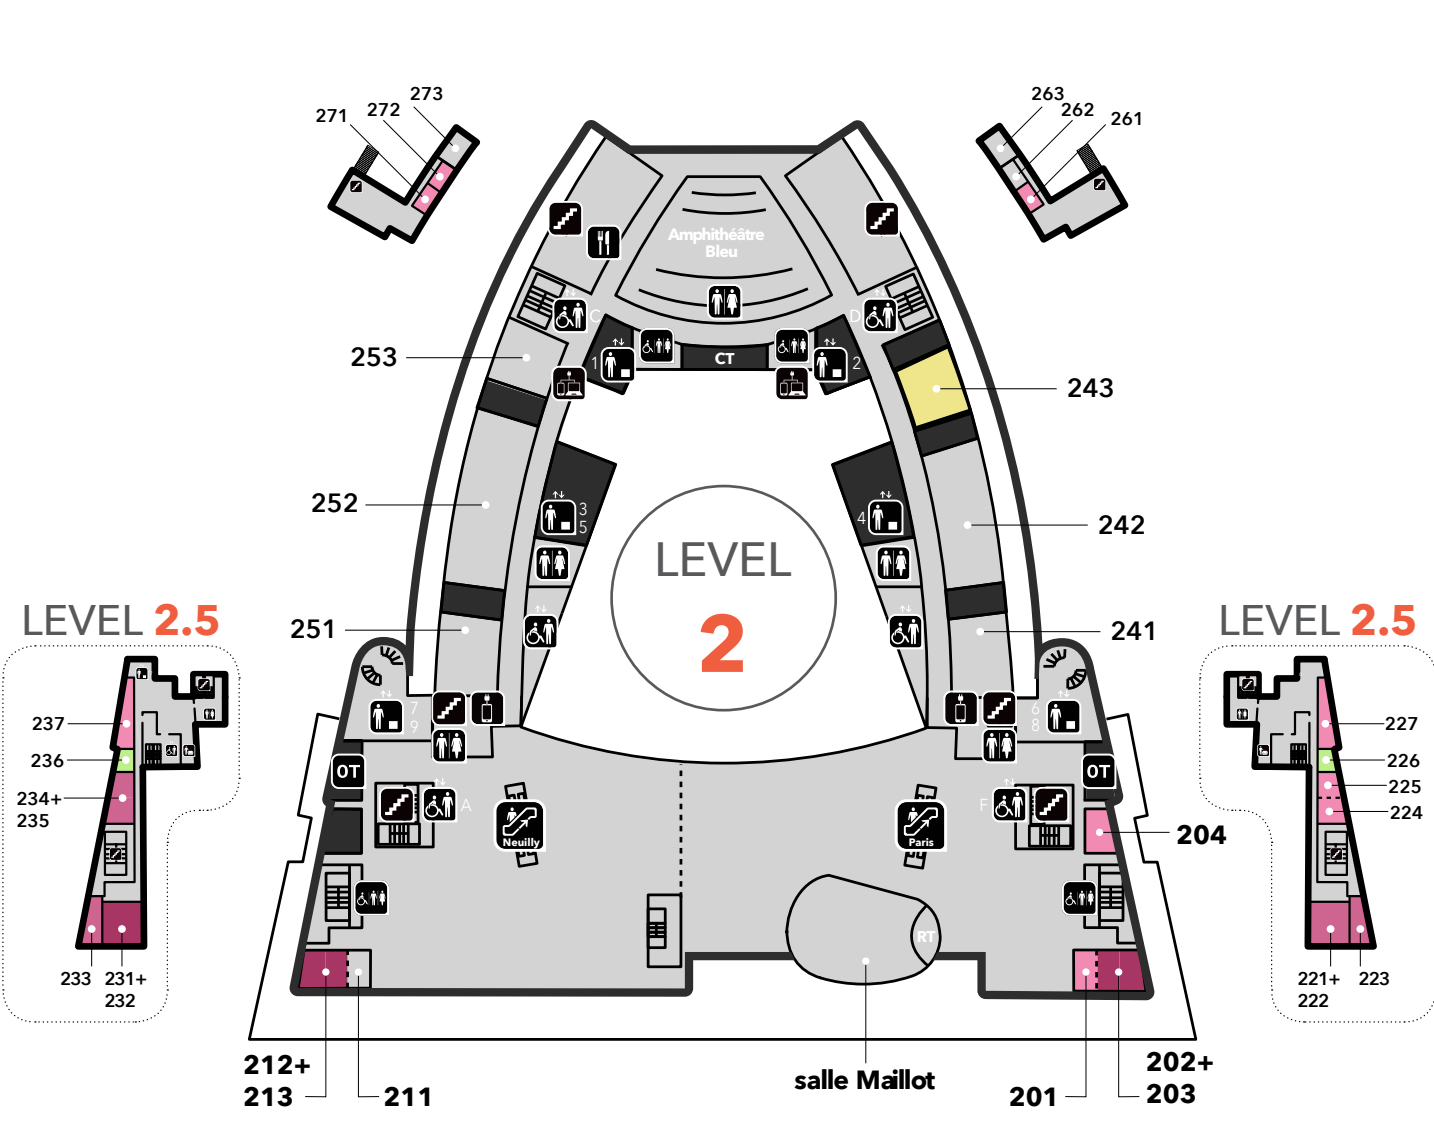

HOSPITALITY SUITES - TRAINING LABS - MEETING ROOMS - STORAGE ROOMS

Areas

MEETING ROOM:

- 10 - 25 PAX
- 20 - 45 PAX
- 45 - 70 PAX
- 80 - 120 PAX

- TRAINING LAB
- HOSPITALITY SUITE
- STORAGE ROOM