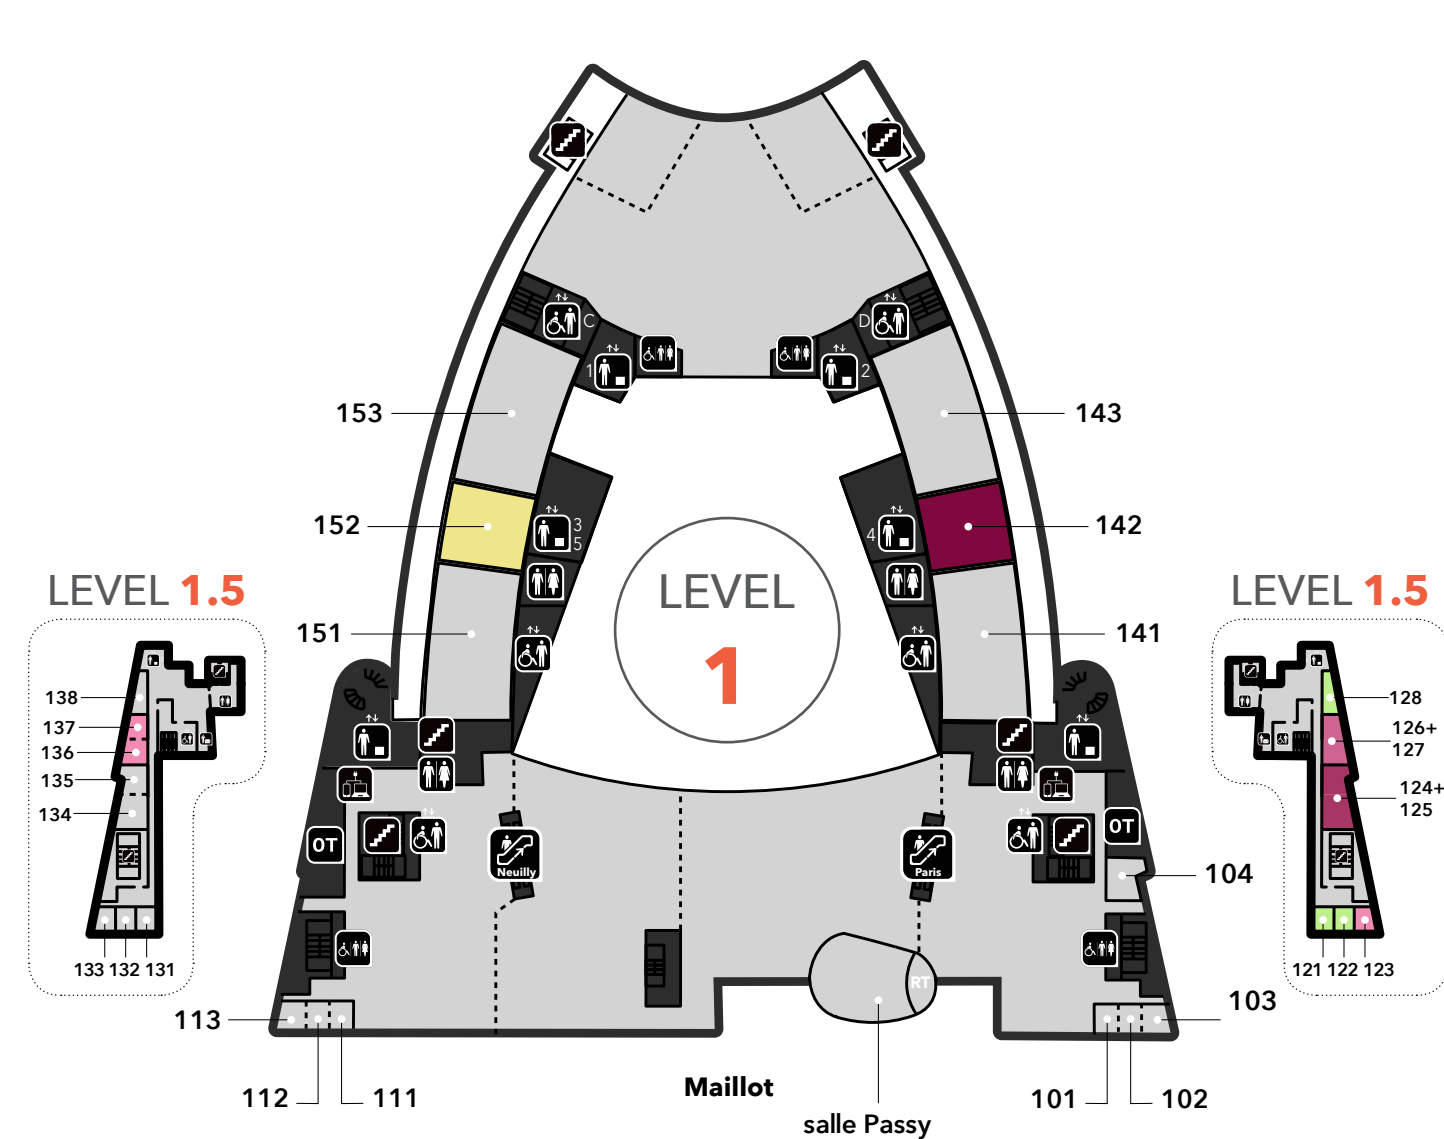

HOSPITALITY SUITES - TRAINING LABS - MEETING ROOMS - STORAGE ROOMS

Areas

MEETING ROOM:

- 10 - 25 PAX
- 20 - 45 PAX
- 45 - 70 PAX
- 80 - 120 PAX

- TRAINING LAB
- HOSPITALITY SUITE
- STORAGE ROOM