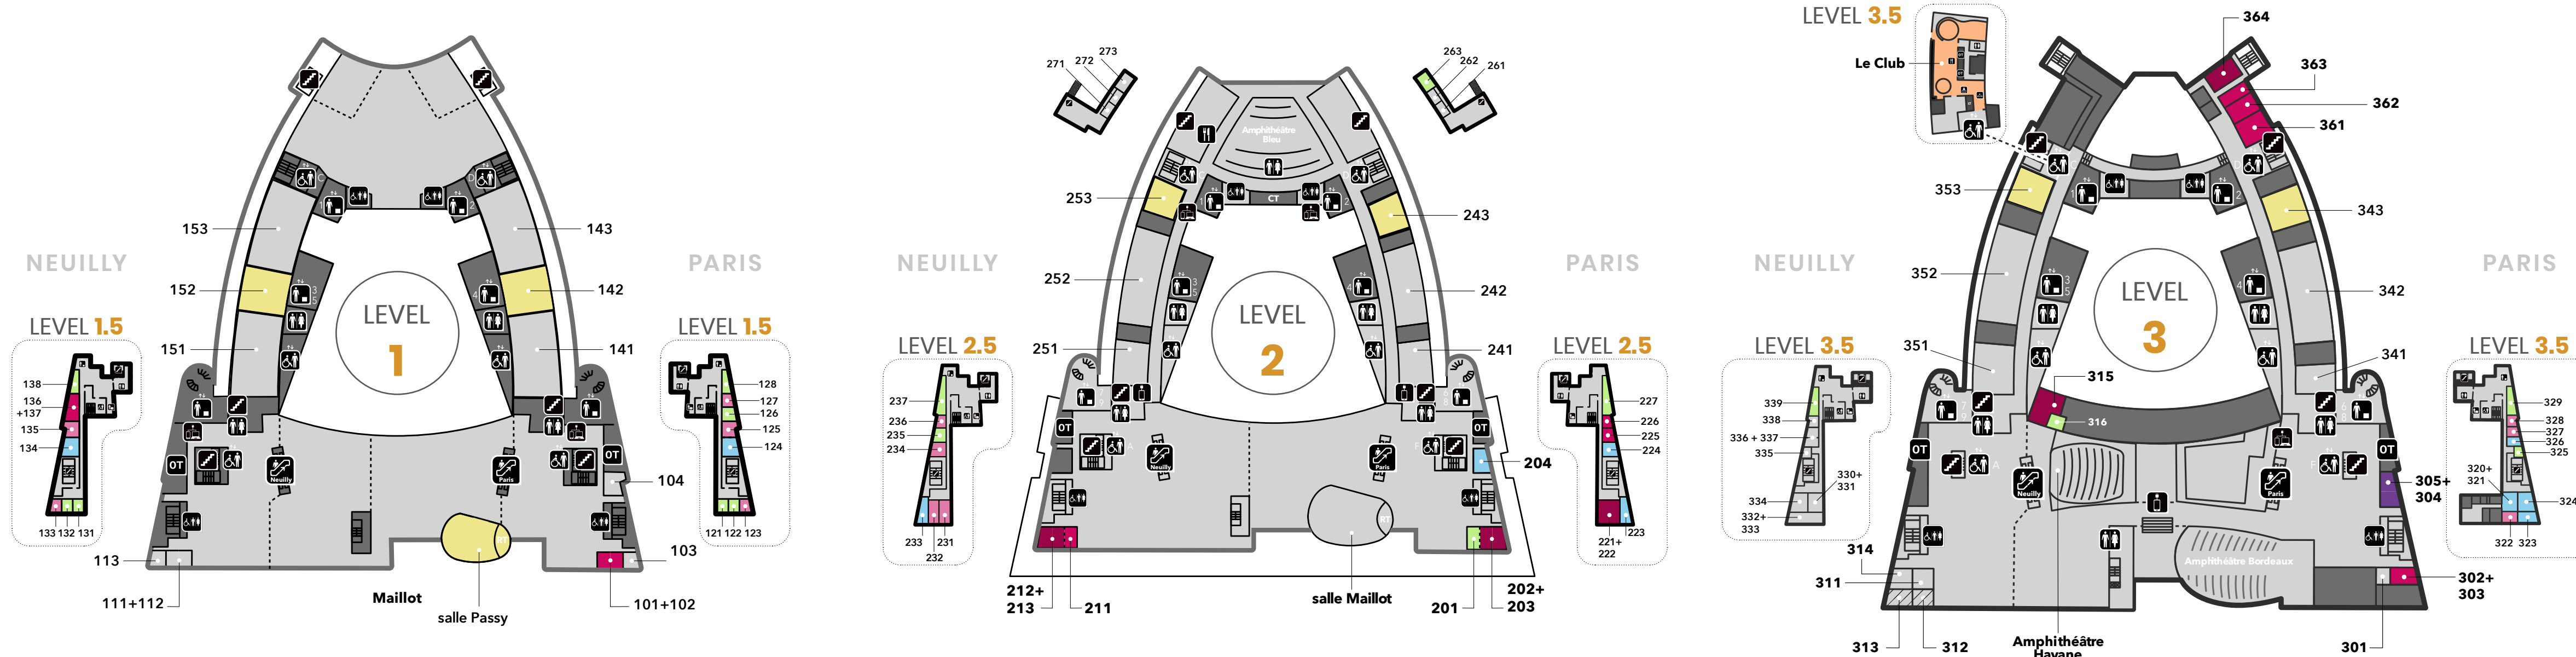

HOSPITALITY SUITES - TRAINING LABS - MEETING ROOMS - STORAGE ROOMS

AREAS

MEETING ROOMS:	HOSPITALITY SUITE	IMCAS EXHIBITOR SERVICES
 10 - 25 PAX	 LE CLUB	 INTERNAL
 20 - 45 PAX	 STORAGE ROOM	
 45 - 70 PAX	 TRAINING LABS	