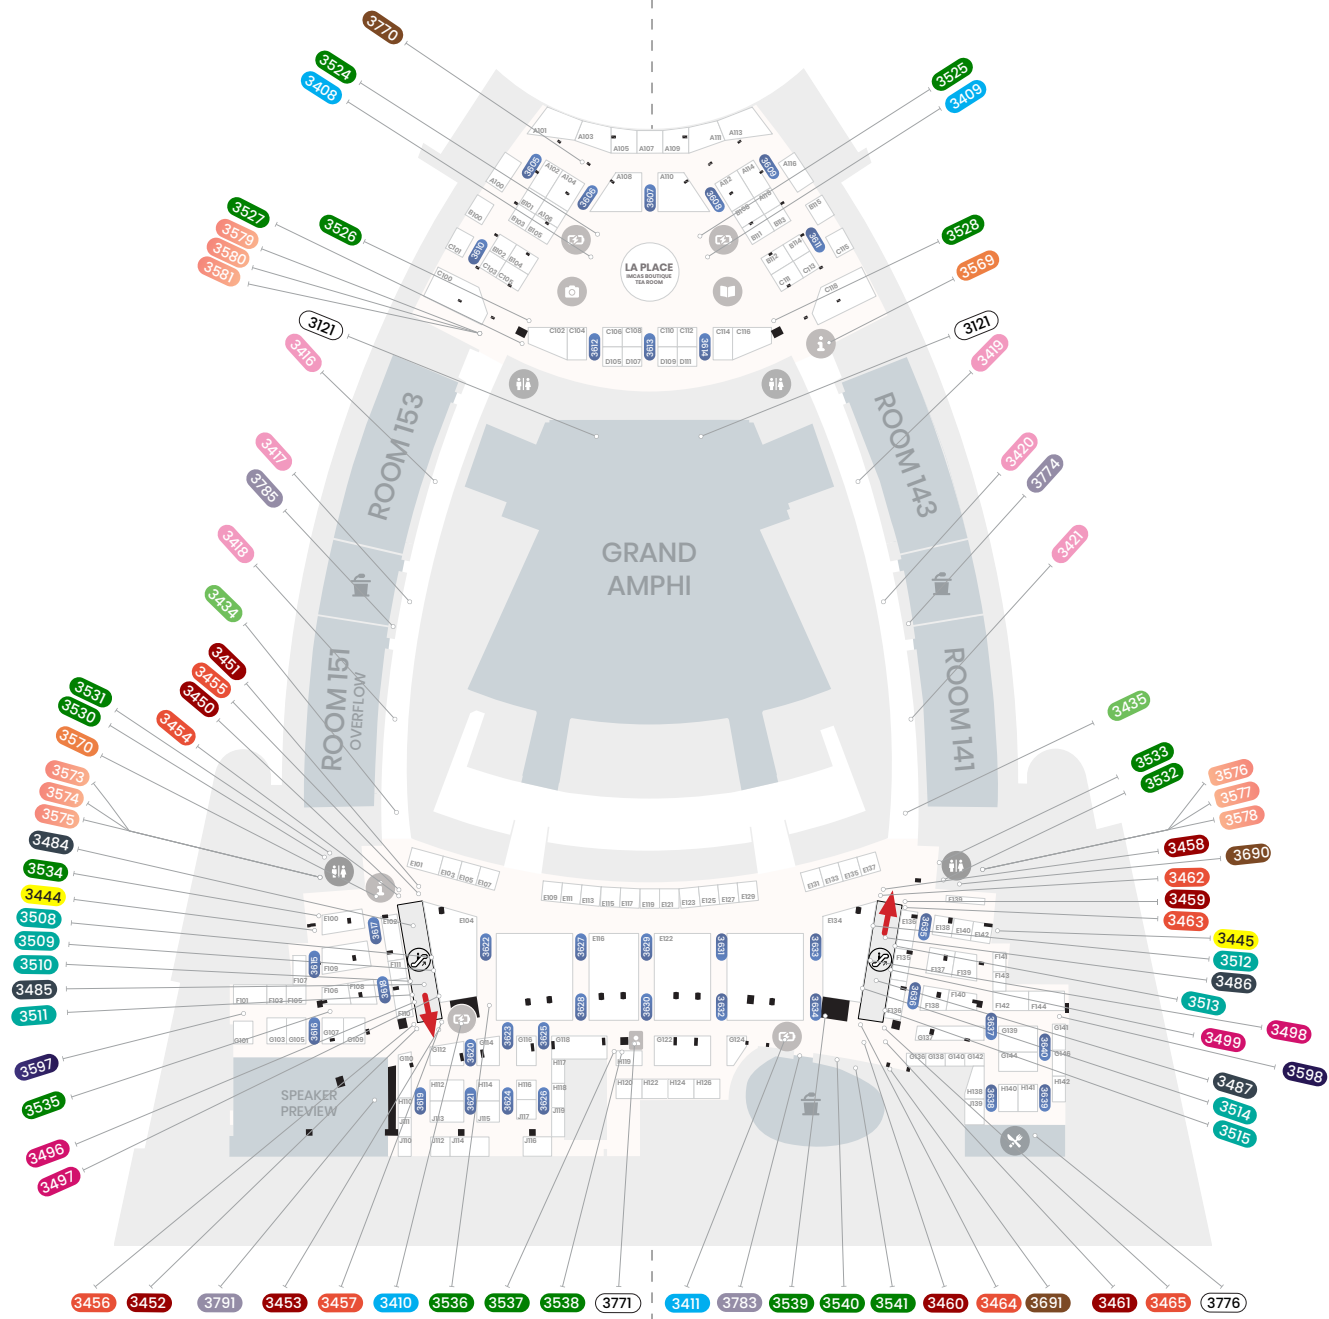

NEULLY SIDE

PARIS SIDE

MAP KEYS

- cell phone charging station
- corridor
- directional signage
- elevator doors
- escalator door - bottom window
- escalator handrail
- escalator panel
- escalator door - upper window
- escalator wall
- escalator window
- exclusive sponsor spots
- floor stickers same designs
- glass handrail on ground floor of the PDC
- illuminated stand up banner
- imcas artwork
- information desk
- interactive touch screen
- light boxes
- mezzanine handrail
- vertical pillar

NEUILLY SIDE

PARIS SIDE

NEUILLY SIDE

PARIS SIDE

MAP KEYS

- ad on walls at main entrance
- imcas artwork
- light boxes

MAP KEYS

- light boxes