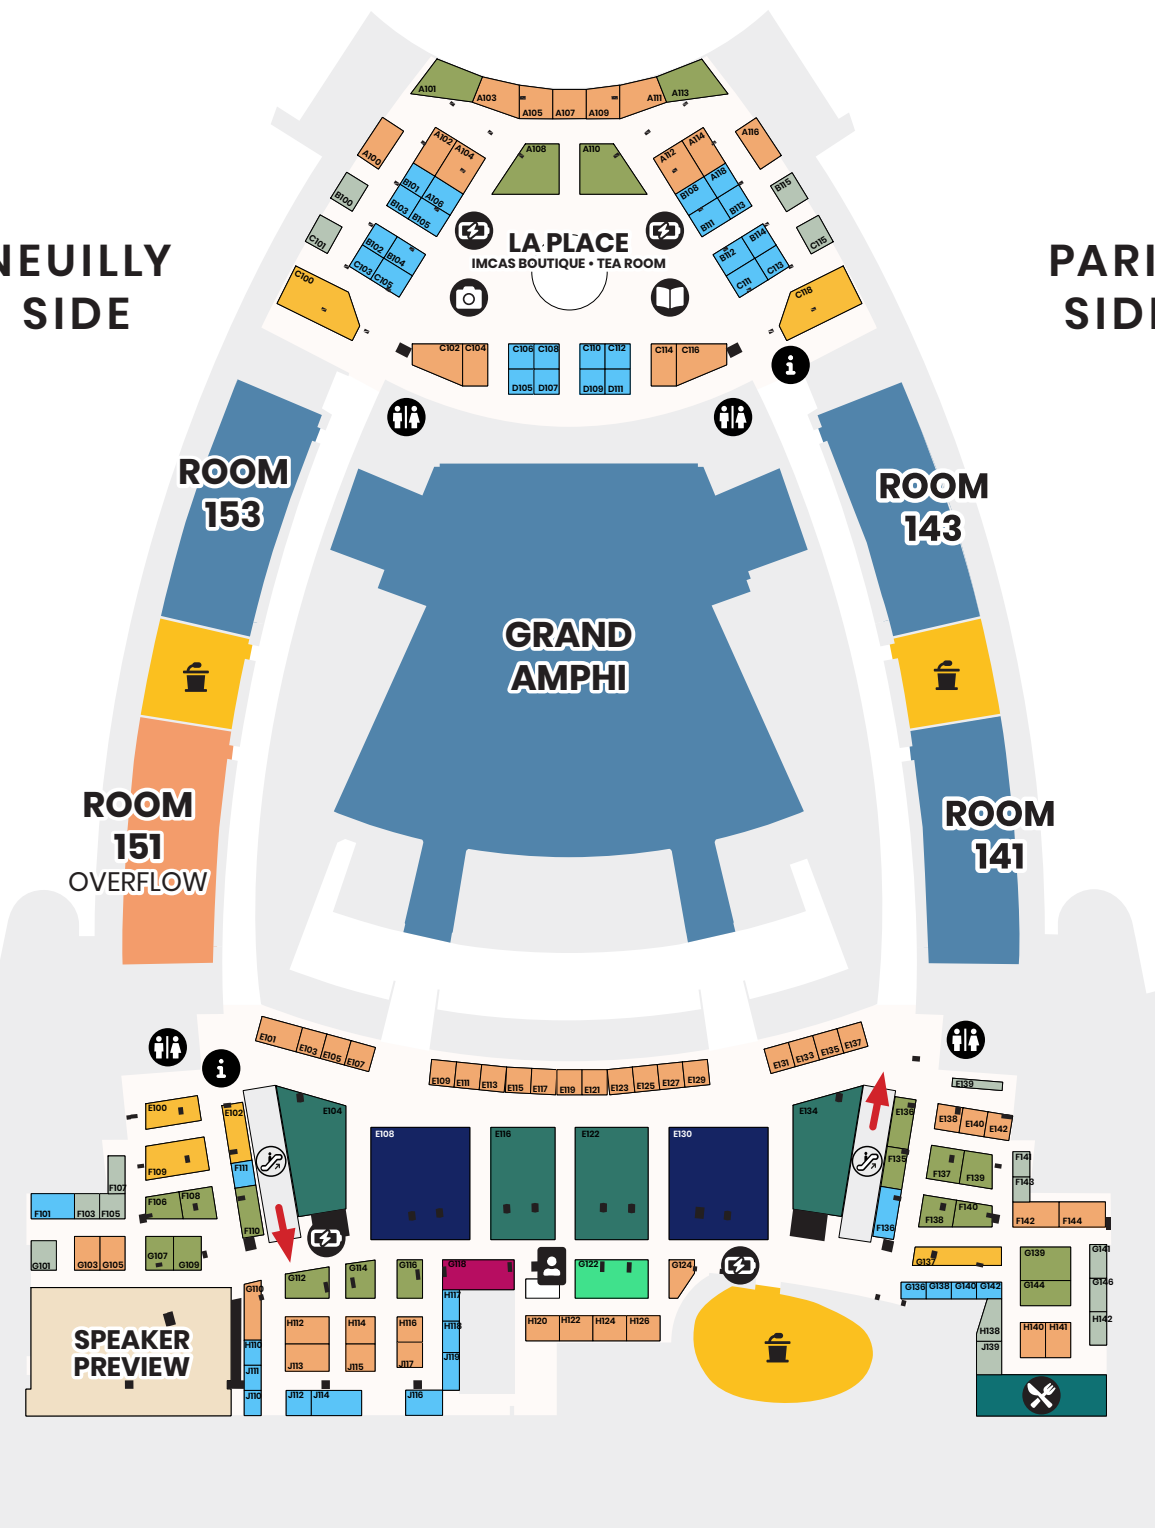

LEVEL

1

NEUILLY SIDE

PARIS SIDE

LEVEL

2

NEUILLY SIDE

PARIS SIDE

LEVEL

3

NEUILLY SIDE

PARIS SIDE

MAP KEY

- EXHIBITION
- HOSPITALITY SUITE
EXCLUSIVE ONLY TO THE GUESTS OF THE SPONSORING COMPANY

- CONFERENCE ROOM

EXHIBITION AREA

- MOBILE BOOTH
- MOBILE BOOTH PREMIUM
- STANDARD
- CLASSIC
- BRONZE
- SILVER
- GOLD
- PLATINUM
- EMERALD
- DIAMOND
- ELITE
- ULTIMATE

- PILLARS
- ENTRANCE TO THE EXHIBITION HALL