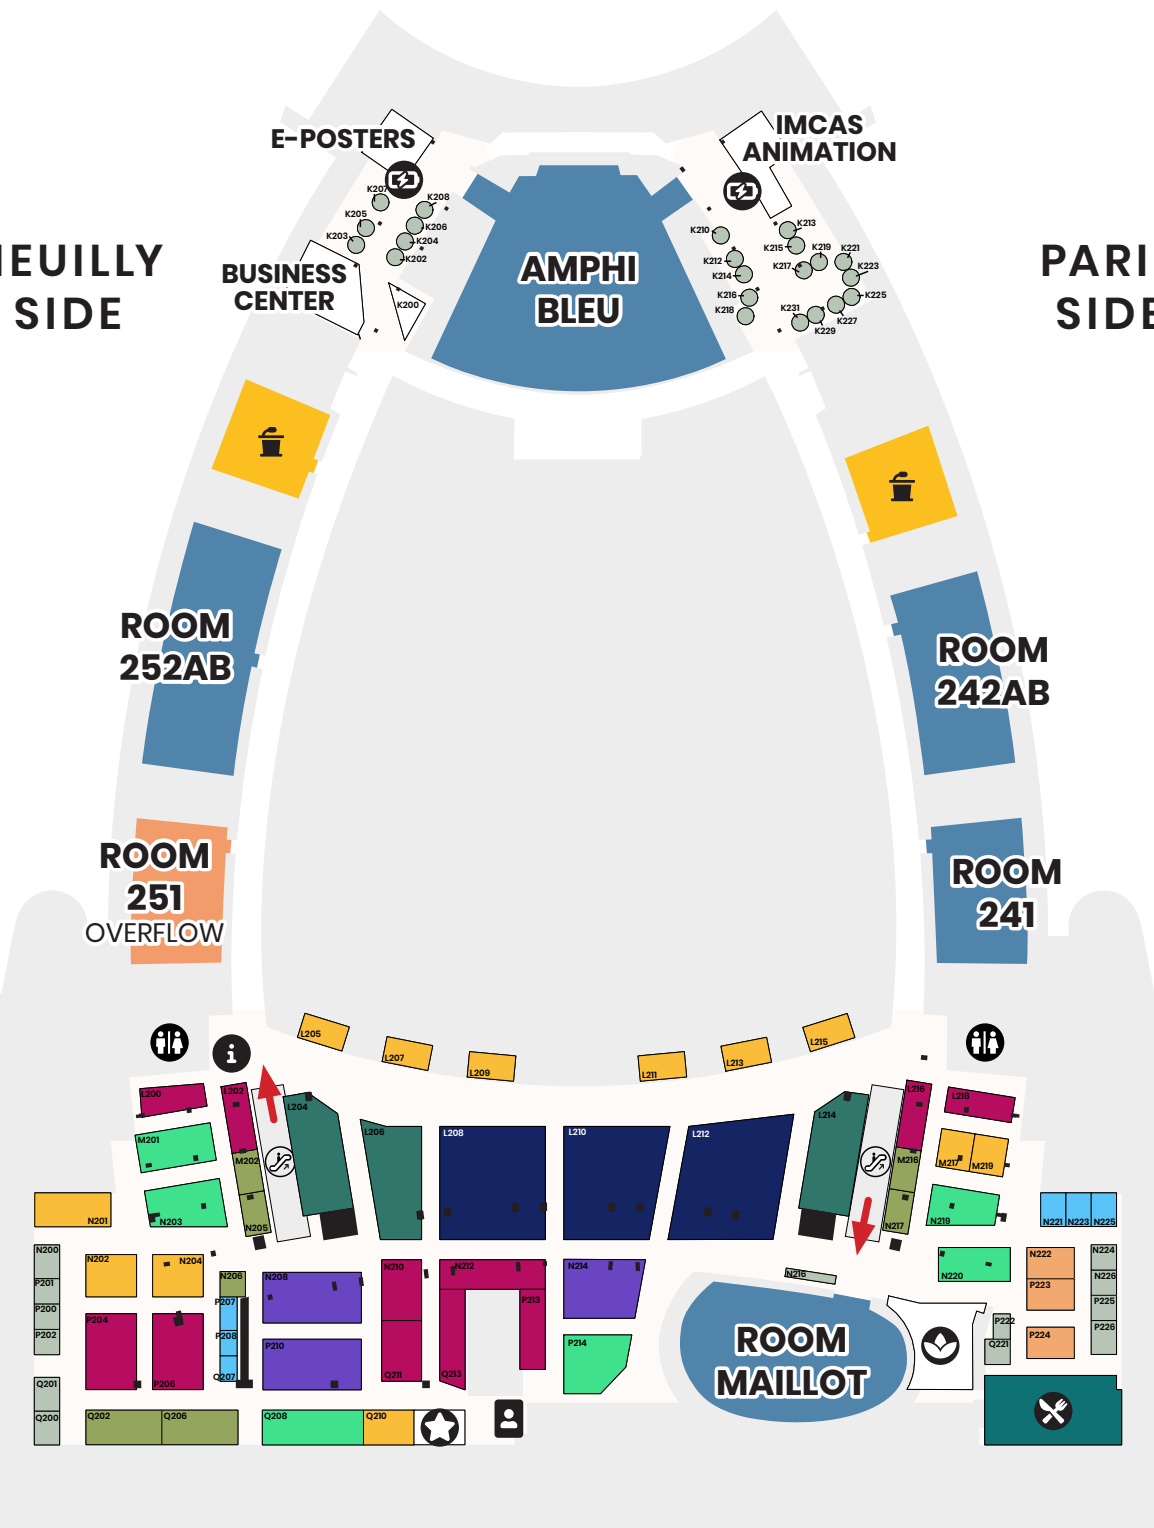

LEVEL

1

NEUILLY SIDE

PARIS SIDE

LEVEL

2

NEUILLY SIDE

PARIS SIDE

LEVEL

3

NEUILLY SIDE

PARIS SIDE

MAP KEY

- EXHIBITION
- HOSPITALITY SUITE
EXCLUSIVE ONLY TO THE GUESTS OF THE SPONSORING COMPANY

- CONFERENCE ROOM

EXHIBITION AREA

- MOBILE BOOTH
- MOBILE BOOTH PREMIUM
- STANDARD
- CLASSIC
- BRONZE
- SILVER
- GOLD
- PLATINUM
- EMERALD
- DIAMOND
- ELITE
- ULTIMATE

- PILLARS
- ENTRANCE TO THE EXHIBITION HALL