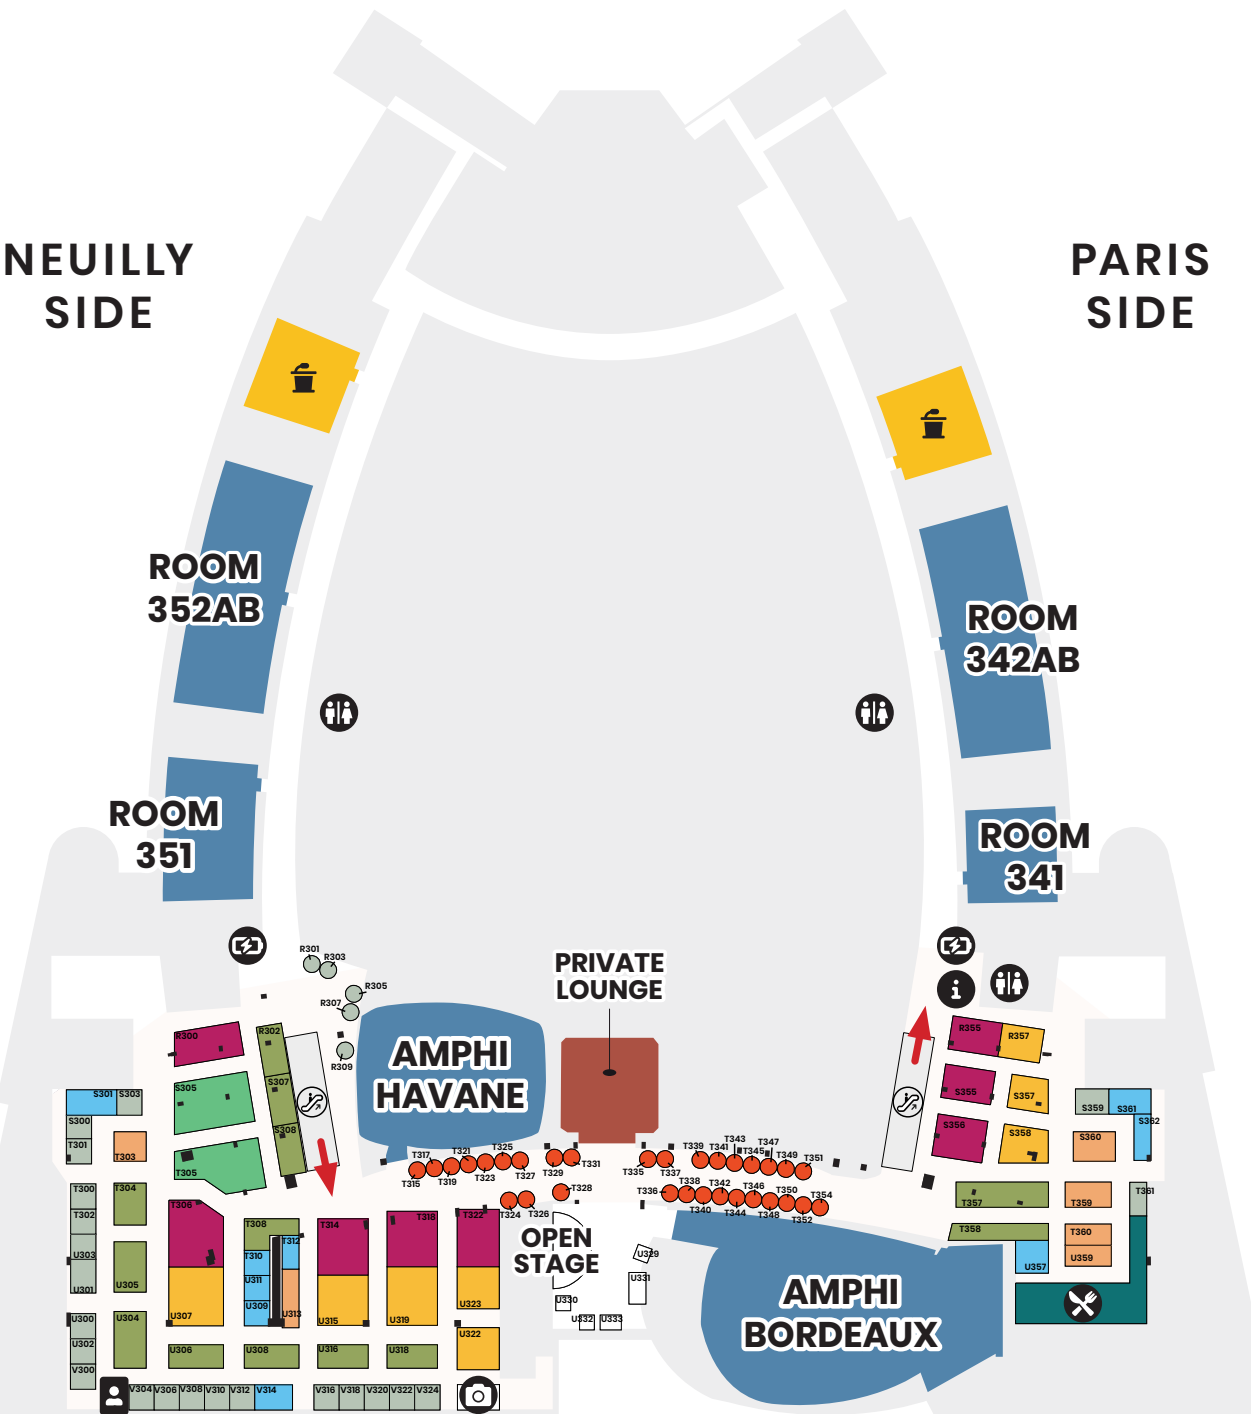

LEVEL

1

NEUILLY SIDE

PARIS SIDE

LEVEL

2

NEUILLY SIDE

PARIS SIDE

LEVEL

3

NEUILLY SIDE

PARIS SIDE

MAP KEY

- EXHIBITION
- HOSPITALITY SUITE
EXCLUSIVE ONLY TO THE GUESTS OF THE SPONSORING COMPANY

- CONFERENCE ROOM

EXHIBITION AREA

- MOBILE BOOTH
- MOBILE BOOTH PREMIUM
- STANDARD
- CLASSIC
- BRONZE
- SILVER
- GOLD
- PLATINUM
- EMERALD
- DIAMOND
- ELITE
- ULTIMATE

- PILLARS
- ENTRANCE TO THE EXHIBITION HALL